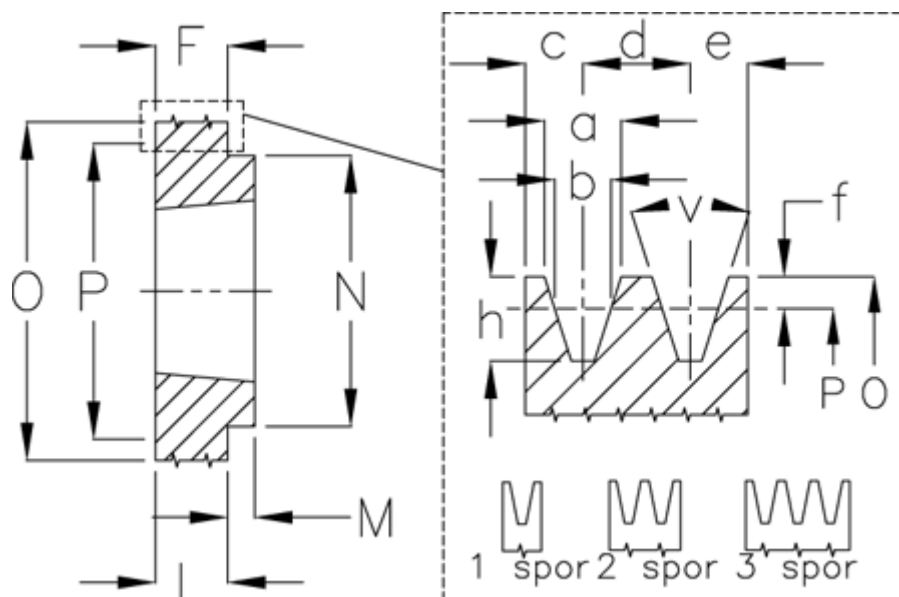

Article number: 604111014001

Description: V-belt pulley SPB 140/1 TL1610

Measures

a	= 16.3	For bush	= 1610	P	= 140
b	= 14.0	h	= 17.5	Type	= SPB
Bush ζ max	= 42	J	= -	v	= 34 grader
c	= 12.5	L	= 25		
d	= 19.0	m	= -		
e	= 12.5	N	= -		
f	= 3.5	Number of ribs	= 1		
F	= 25	O	= 147.0		